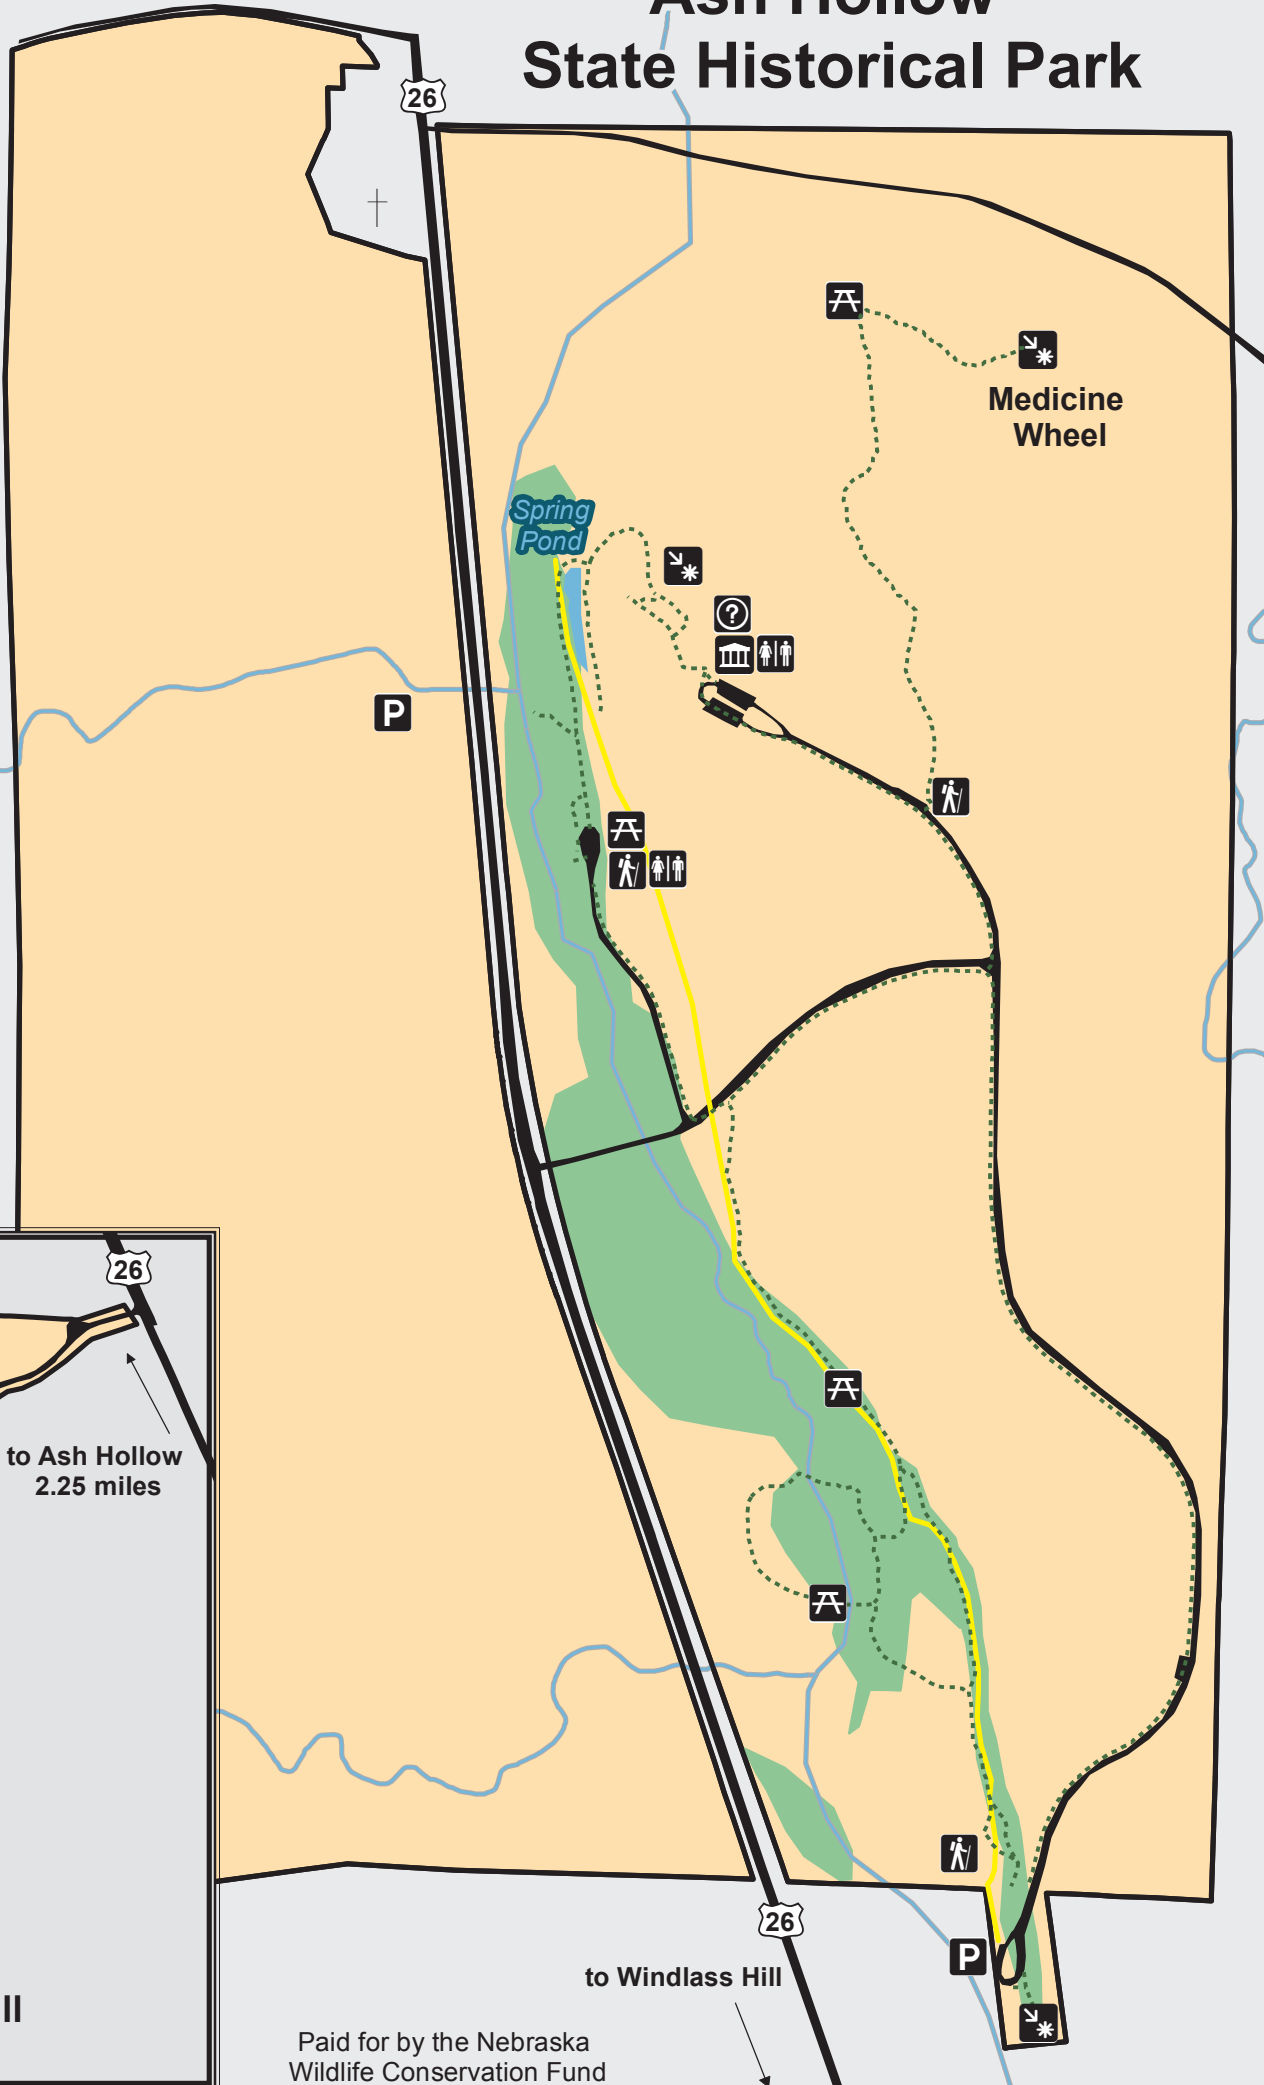

Ash Hollow State Historical Park

- Hiking Trail
- Oregon - California Trail
-  Information
-  Museum/Visitor Center
-  Parking
-  Picnic Area
-  Point of Interest
-  Restroom
-  Trailhead
-  Cemetery

Paid for by the Nebraska
Wildlife Conservation Fund