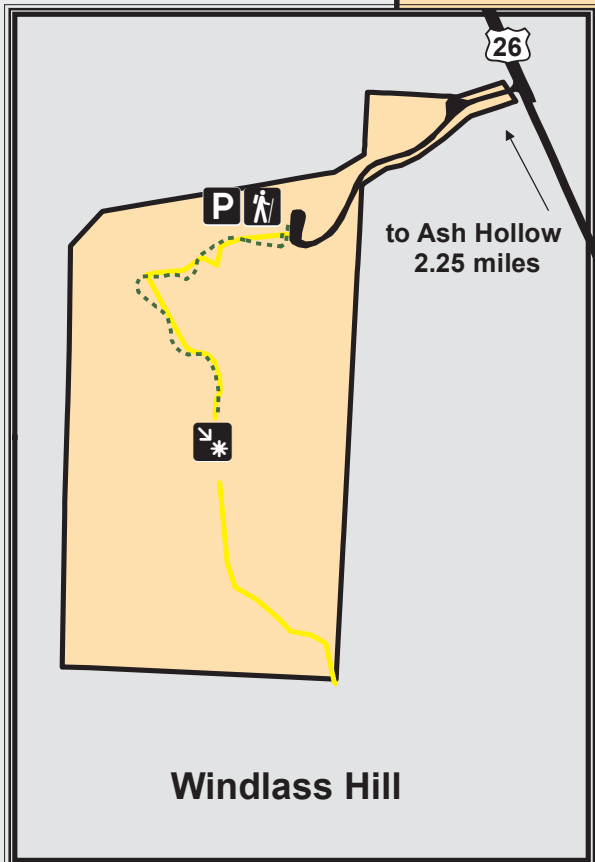

Ash Hollow State Historical Park

- Hiking Trail
- Oregon - California Trail
-  Information
-  Museum/Visitor Center
-  Parking
-  Picnic Area
-  Point of Interest
-  Restroom
-  Trailhead
-  Cemetery

Paid for by the Nebraska
Wildlife Conservation Fund